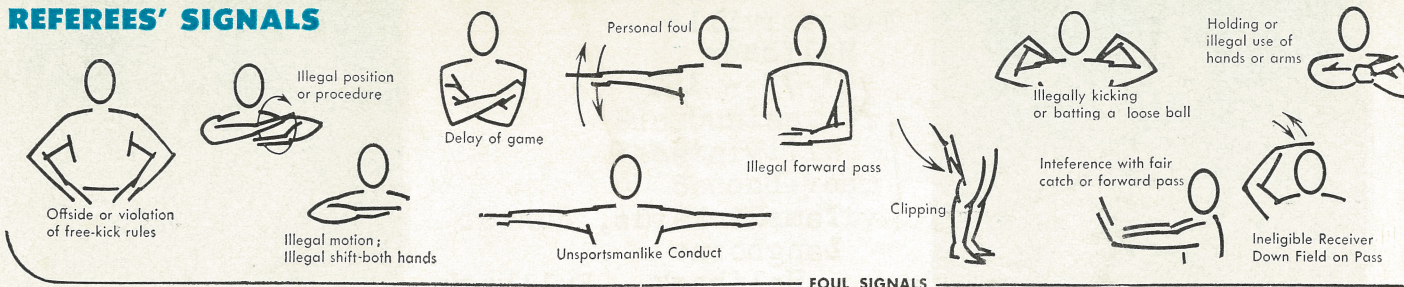

PB	RB	NAME	CLASS	HT.	WT.
66	29	Fiorelli	12	6.0	160
67	33	Bonsal	10	5.11	190
70	11	Lauther	12	5.9	148
71	15	Stricker	11	5.8	152
72	24	Kurtz	12	5.11	170
73	22	Held	10	5.10	170
74	30	White	12	5.9	170
75	28	Cummings	12	6.1	175
76	26	Kalan	10	6.1	175
78	32	Sylvester	12	6.3	205
80	18	Rhoads	12	5.9	166
81	8	Rell	10	5.11	142
82	21	Currie	11	5.9	170
84	27	Hertz	12	5.10	150
86	31	Carber	10	5.8	180

NO.	NAME	POS.	CLASS	HT.	WT.
10	Fenton	B	12	5.9	140
11	Johnson	B	12	5.9	145
22	Reardon	B	11	5.5	130
25	Spadacino	B	11	5.9	145
32	Sabatini	B	12	5.10	180
34	Scudder	B	11	5.9	160
41	Bonner	B	12	5.8	200
42	Warren	B	11	5.9	130
51	Kowal	C	12	5.10	175
52	Zazzarino	C	11	5.9	170

NO.	NAME	POS.	CLASS	HT.	WT.
44	Bagnarelli	G	11	5.3	160
60	Bianchini	G	12	5.11	190
61	McCaskill	G	11	5.9	175
64	Capriotti	G	12	5.8	155
70	Antonelli	T	12	6.1	170
73	Bleakney	G	11	5.11	178
75	Parr	T	11	6.2	175
76	Rago	T	11	5.9	218
80	Lapergolla	E	11	5.8	167
81	Pascale	E	11	6.0	160
82	Corrigan	E	10	5.9	159
83	Brown	E	10	5.10	150
84	Manzo	G	12	5.10	180

PB - Powder Blue Jersey

RB - Royal Blue Jersey

Head Coach - Lyndon Sorber
Assistant - Ken Bozzelli

School Colors - Red and Gray
Nickname - Warriors

Co-head Coaches - Harry Franks
John Petercuskie
Assistant - Jack Swartz
J. V. Coaches - Pete Cordelli
Dick Chubb

School Colors - Red and Blue
School Nickname - Redskins
Last Year's Record - 8 - 1 - 1
Manager - Bob King

Managers - Paul Niccole
Bill Tosti
Robert Peltz
Joe DiNunzio

SIGN OF GOOD TASTE

REFEREES' SIGNALS