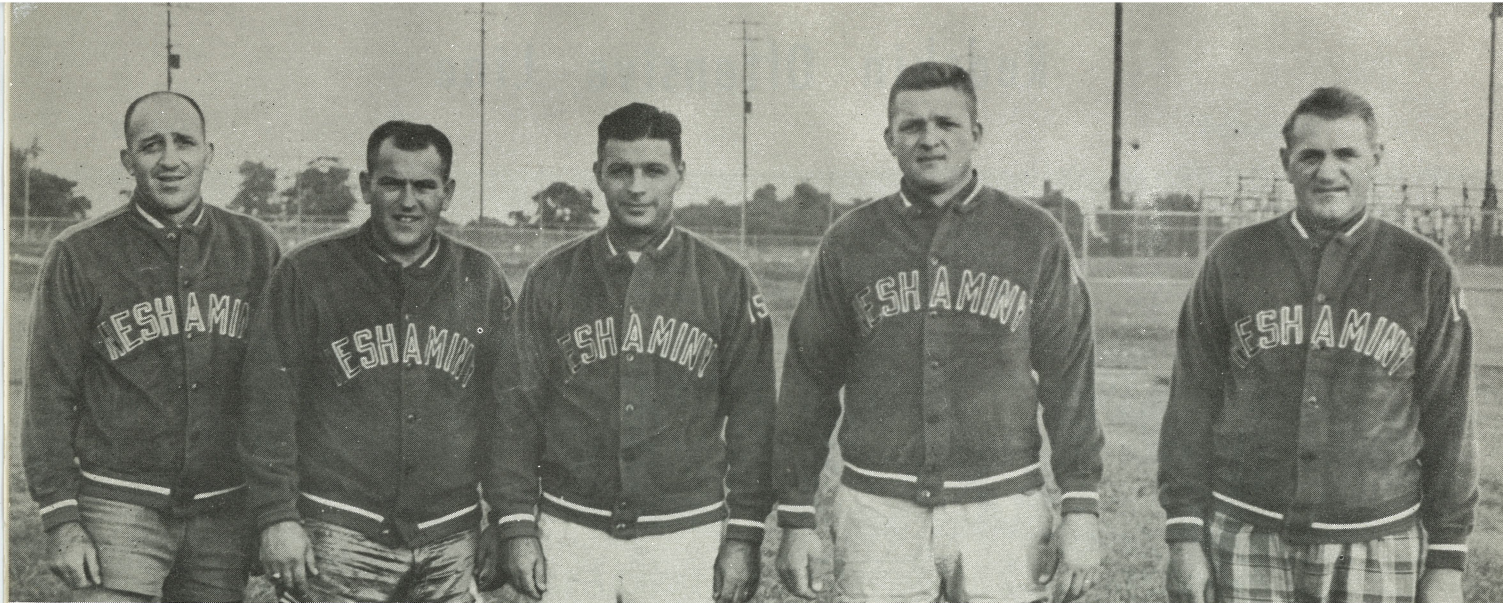

As was the case in previous years graduation has always hurt the Redskin squad; however, new squads bring new faces and new stars. The backfield is led by Harry Schuh and Jack Stricker, both junior returnees, John Kurtz will call the plays while Bill Riedel and Tom Rickards will give sound support. Petercuskie has always produced a solid front line for the runners as well as a tough charging defense for the opposition.

Redskin Offensive Line

Ed Fiorelli	Tom Evans	Ed Rhoads	Barry White	Jerry Lauther	Bill Watkins	Werner Frentrop
Right End	Right Guard	Tackle	Tackle	Center	Left Guard	Left End
Langhorne	Levittown	Parkland	Levittown	Penndel	Parkland	Langhorne

The 1959 Redskin Defensive Line above, nicknamed the SAVAGES, will play an important role in determining the outcome of all of our games. The SAVAGES need only look back to 1956 and the part the defensive unit played in that undefeated season. Only seven touchdowns (45 points) were chalked up against Neshaminy's toughest line in the past seven years.