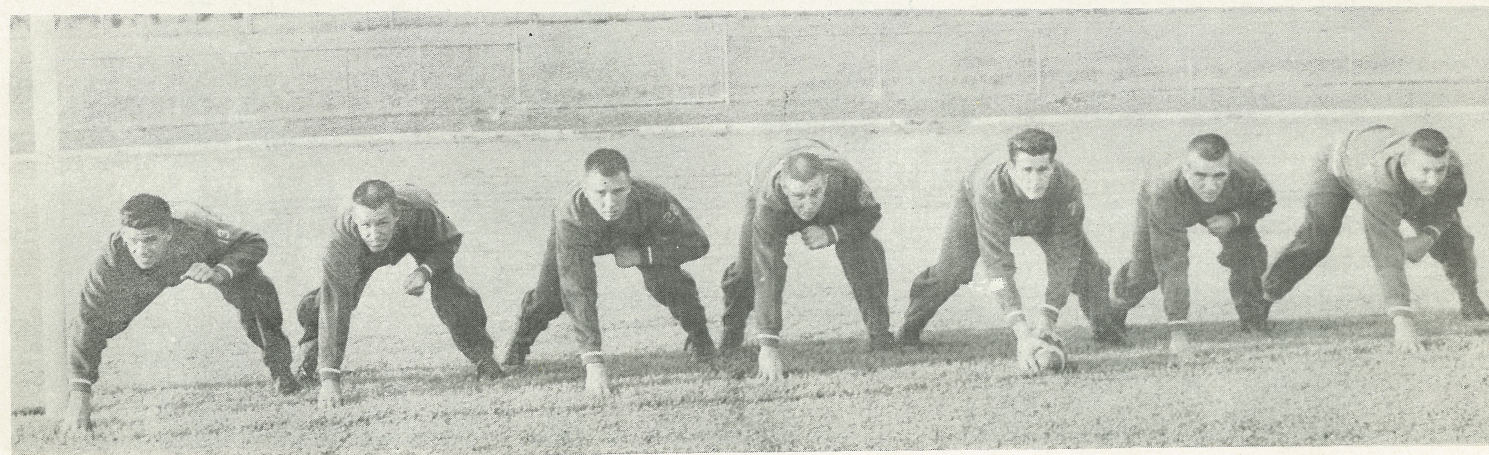

Broker
C. Paul Caracappa

Salesmen
Lyle Schwalm Raymond C. Reed
Floyd Krajeski Vincent Santi

PENNDL REALTY CO.

REAL ESTATE **INSURANCE**
(Member: Realtors Multiple Listing Service)

SK 7-5124

140 W. LINCOLN HWY., PENNDL, PA.

CHarter 7-5600

AMERICA'S GREAT
JANITOR SUPPLY HOUSE
FORMULA FLOOR PRODUCTS INC.
99 FRELINGHUYSEN AVENUE
Newark, New Jersey
Cost Control Division
JOSEPH NIFOUSI

Compliments of
SYLVESTER & KEATING
REALTORS

Support Your PTA's

Good Luck Redskins from the Sports People

OLYMPIC RECONDITIONING CO., INC.
East Stroudsburg, Pa.

CIRCLE SYSTEM RECONDITIONERS
Easton, Penna.

CHAMPION KNITWEAR CO.
Rochester, N. Y.

STUART & WEINGARTNER
Sporting Goods
Lansdale, Pa.

Redskin Offensive Line

Ed Fiorelli	Tom Evans	Ed Rhoads	Barry White	Jerry Lauther	Bill Watkins	Werner Frentrop
Right End	Right Guard	Tackle	Tackle	Center	Left Guard	Left End
Langhorne	Levittown	Parkland	Levittown	Penndel	Parkland	Langhorne