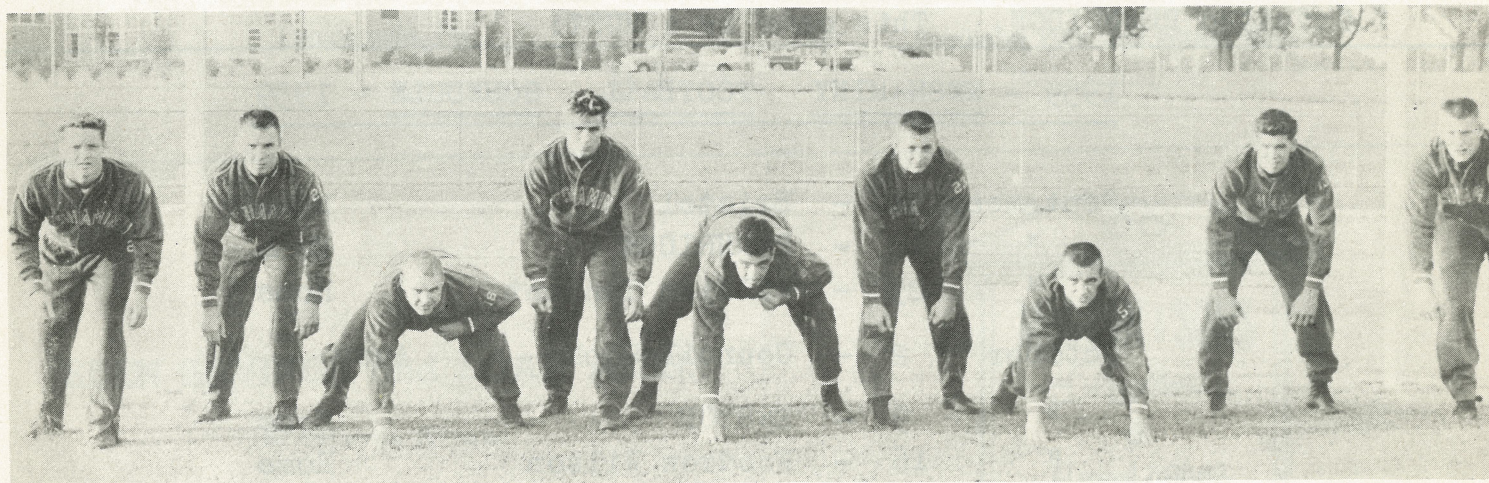

Redskin Defensive Line

Tom Rickards	Ed Rhoads	Don Bockhorn	Dick Held	Tony Sylvester	Werner Frentrop	Bill Watkins	Ed Fiorelli	Harry Schuh
Langhorne	Feasterville	Parkland	Feasterville	Langhorne	Parkland	Langhorne	Feasterville	Feasterville

The 1959 Redskin Defensive Line above, nicknamed the SAVAGES, will play an important role in determining the outcome of all of our games. The SAVAGES need only look back to 1956 and the part the defensive unit played in that undefeated season. Only seven touchdowns (45 points) were chalked up against Neshaminy's toughest line in the past seven years.