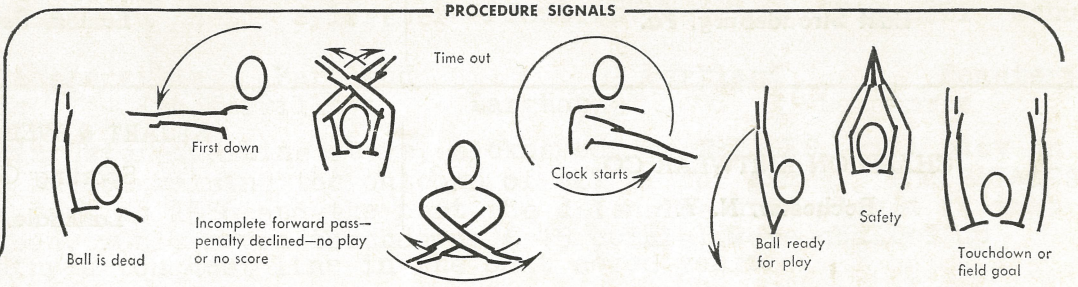

PROCEDURE SIGNALS

COPYRIGHT 1958, THE COCA-COLA COMPANY