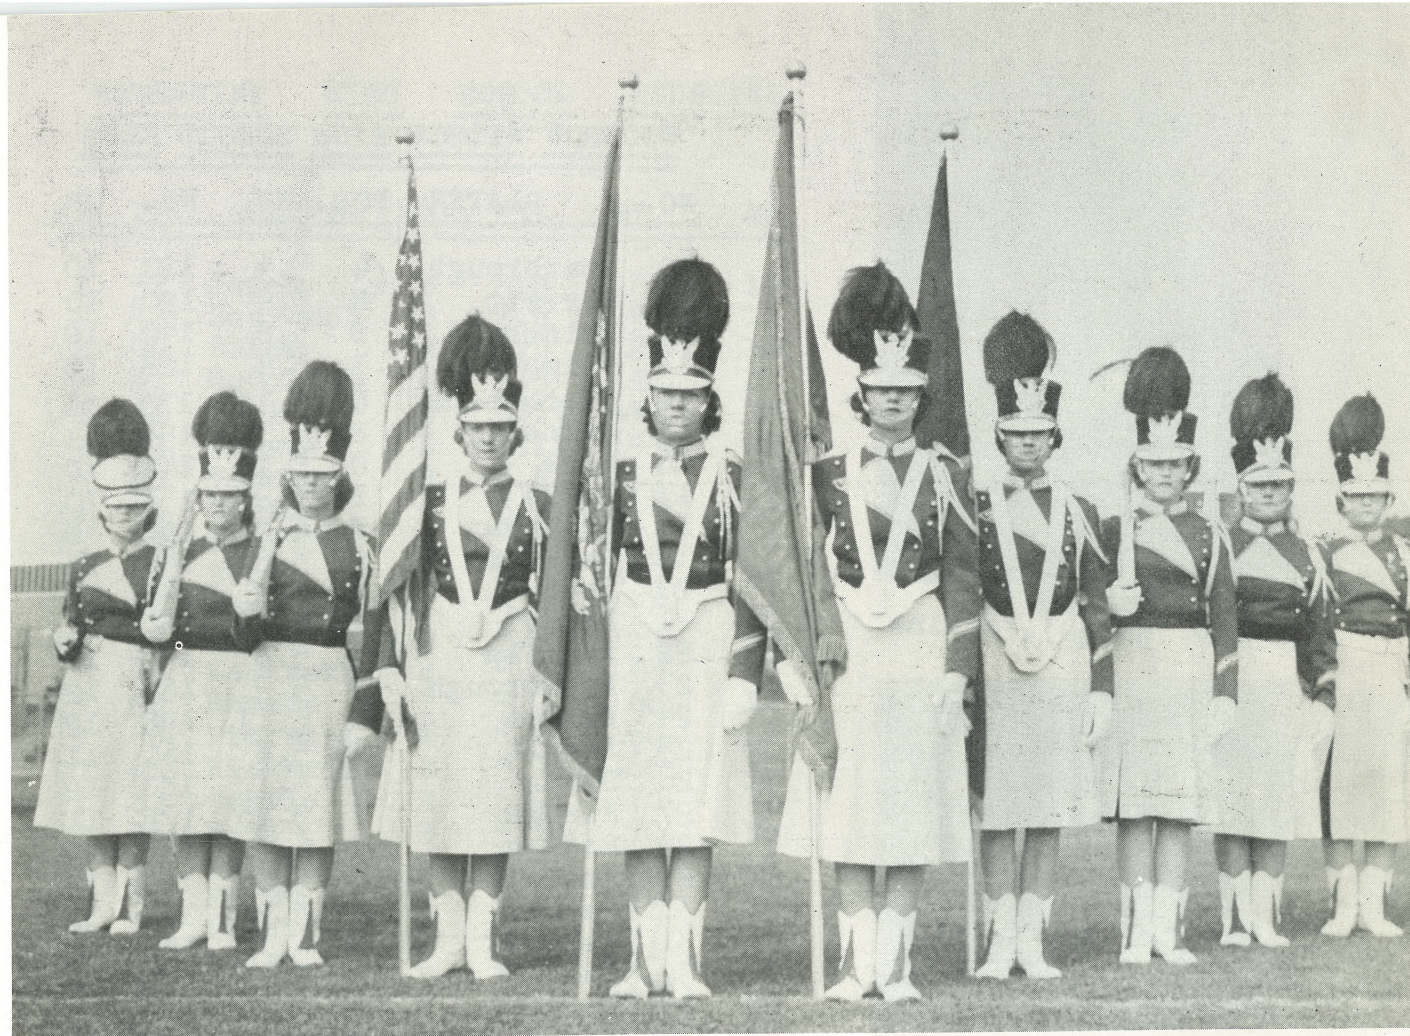

Compliments of

CENTRAL PENN NATIONAL BANK

BUCKS COUNTY OFFICES

Feasterville

Langhorne

Levittown

Newtown

Permdel

Member Federal Deposit Insurance Corporation

Office: ELmwood 7-2230
ELmwood 7-2231
ORchard 3-2844

ALLAN W. WILLIAMS

REAL ESTATE — INSURANCE — MORTGAGES

1205 Buck Road

(Opposite "The Buck Hotel")

Feasterville, Pa.

ROLLER SKATE FOR HEALTH AT MAMMOTH CASINO

Penndel, Pa.

Wednesday, Friday, Saturday, Sunday Evenings

Saturday, Sunday Matinees

RINK RENTAL TO ORGANIZATIONS

Compliments of

FEENEY'S NURSERY

Feasterville, Pa.

Compliments of

BUCK HOTEL

TREVOSE TELEVISION CO.

"We sell the BEST and service the REST"

Brownsville Road and Elwood Avenue

Trevoese Heights, Pa.

ELmwood 7-1400

ROLL-IN at ROLLINS

HOWARD ROLLIN

Bellevue Avenue and Superhighway

Langhorne, Pa.

SK 7-9184

THE NESHAMINY SENIOR HIGH SCHOOL COLOR GUARD under the direction of Mrs. Marian Andreotti. We at Neshaminy, and our many friends, as well, have always had reason to be proud of our color guard. The 1959-60 Color Guard includes l. to r. Dorothy Battersby, Capt., Sandy Preno, Kathy Brown, Carolyn Dash, Pam Stover, Karen Ploeger, Betty Yearicks, Ruth McComb, Joyce Gray, and Lorraine Souders, Co-Capt.

As The Whistle Blows

the REDSKINS of Neshaminy step back into league action with the new Woodrow Wilson Rams of the Bristol Township School System.

Last week on this field some 7500 spectators--the largest crowd ever to witness a Lower Bucks High School football game--witnessed as good a high school football game as one will ever see. NESHAMINY did not win, but the school is proud of the splendid job turned in by our 1959 edition of the REDSKINS.

Not only did the REDSKINS score against the Red Rovers, but they gave one of the top teams in the state, the toughest contest over Easton's last fourteen wins.

Tonight for the first time on this field, football fans will be looking at two single-wing teams. Ram coach Richard Northrup brings his two-game old football team to the REDSKIN RESERVATION for a battle with a well-oiled and powerful NESHAMINY ELEVEN.

The REDSKIN mentors will be going along with the same lineup as in previous games in hopes of copping league win number 4.

The two teams you see tonight may look the same, and work the same; BUT, when the REDSKINS take the field, the Ram players will see for the first time this year, how a good single wing offense operates. At least, they should. We'll all find out.....

AS THE WHISTLE BLOWS!