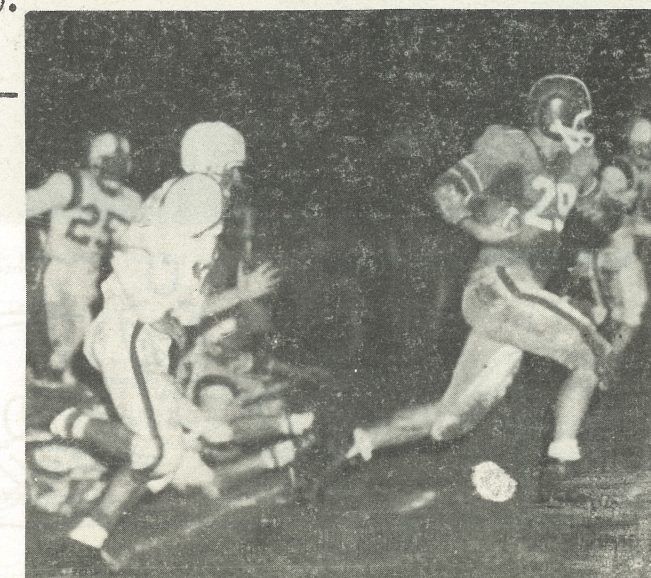

Harry Schuh makes big gain against Easton. (Pictures by P. Brownstein)