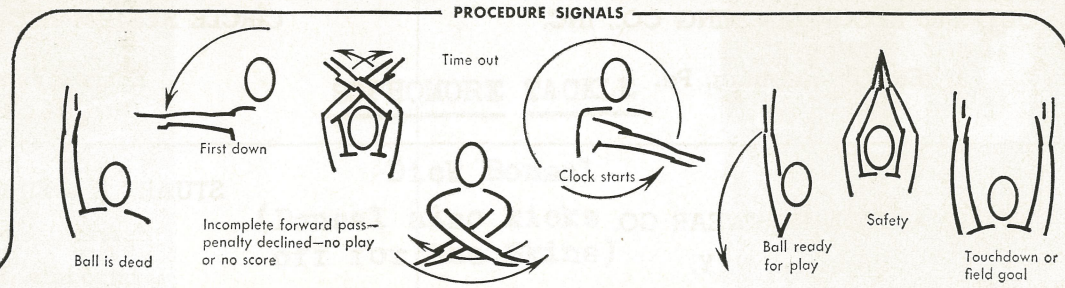

PROCEDURE SIGNALS

COPYRIGHT 1958, THE COCA-COLA COMPANY