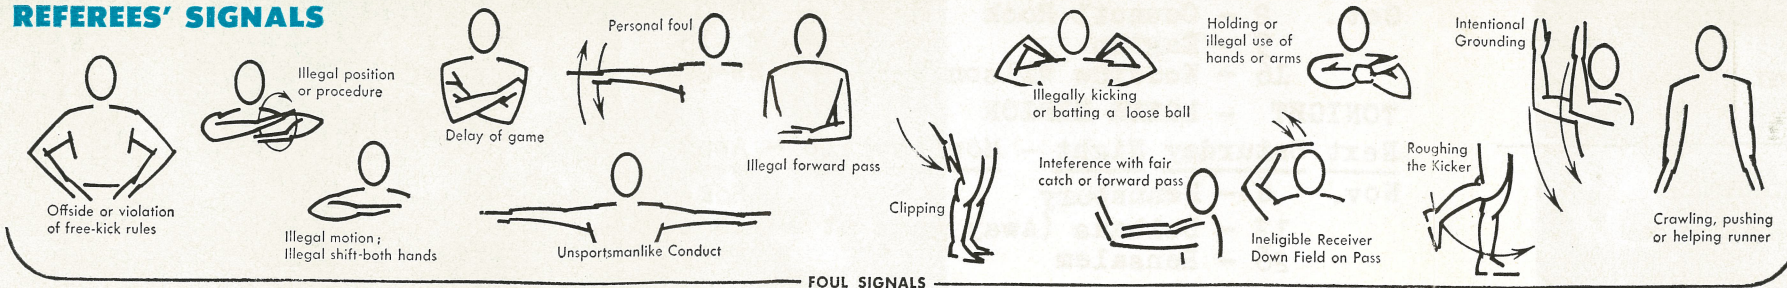

Next Saturday Night at Morrisville - Time 8:00 p.m.

SIGN OF GOOD TASTE

REFEREES' SIGNALS

PROCEDURE SIGNALS

COPYRIGHT 1958, THE COCA-COLA COMPANY

Broker

C. Paul Caracappa

Salesmen