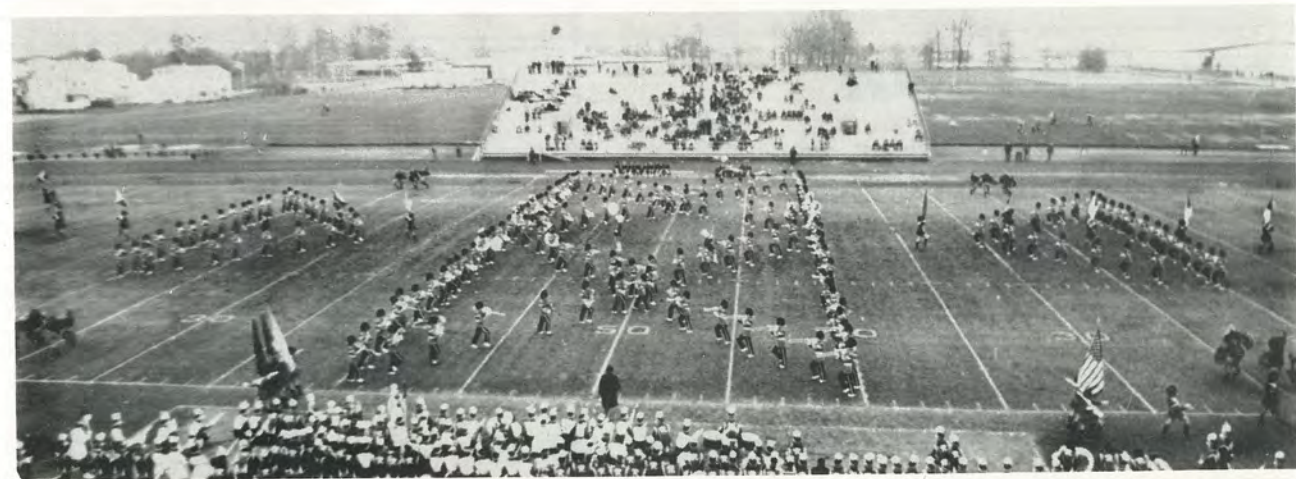

PENNSBURY HIGH SCHOOL

MARCHING FALCON BAND