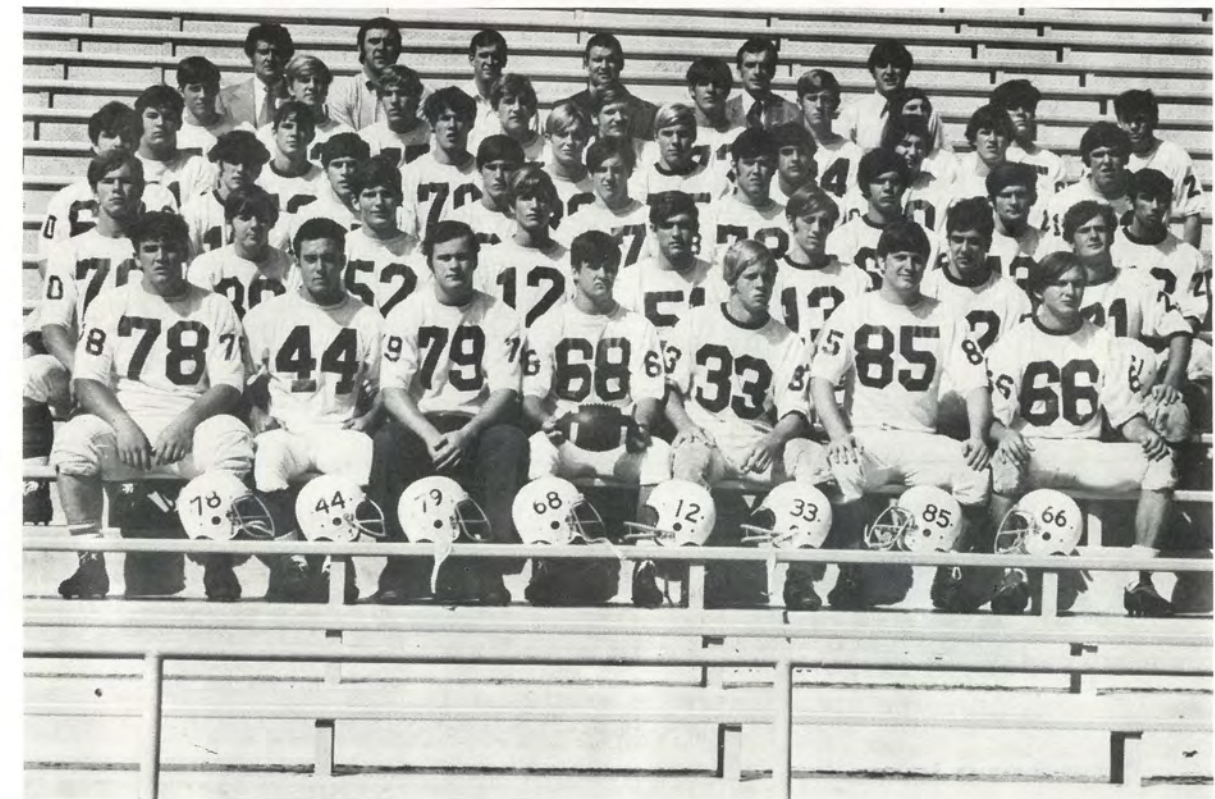

Pennsbury Falcons

First Row (l to r) John Giordano, Dale Delise, Gary Metroka, Gary Pasek, Jeff Fitz-Maurice, Kirk Harman, Ron Dundala
Second Row: Tim Miller, Terry Hoffman, Mike McGrath, Gary Kutsmeda, Mike Page, Bob Foster, Frank Lennon, Mark Krysa
Third Row: Scott Applegate, Mike Curley, Rich Killian, John Lerch, John Asma, Jim Kettles, Pat Soriero, Mike Galub, Butch Giehl
Fourth Row: Cliff Stout, Bob Fitzgerald, Mike Kane, John Jones, Bob Murphy, Neil Tanicello, Bob Cordetti, Bob Bowden, Bryan Ianni
Fifth Row: Tom Henry, Dave Guertin, Mark Duda, Warren Knop, Rich Genzler, Gary Stadanlick, Randy Serfass, Bob Crouch, Dave Oppenheimer, Rodger Standberg
Sixth Row Coaches Max Micsion, Al Matuza, Jr., Bud Baldwin, Chuck Kane, Bob Buckanavage, Ron Davidson.