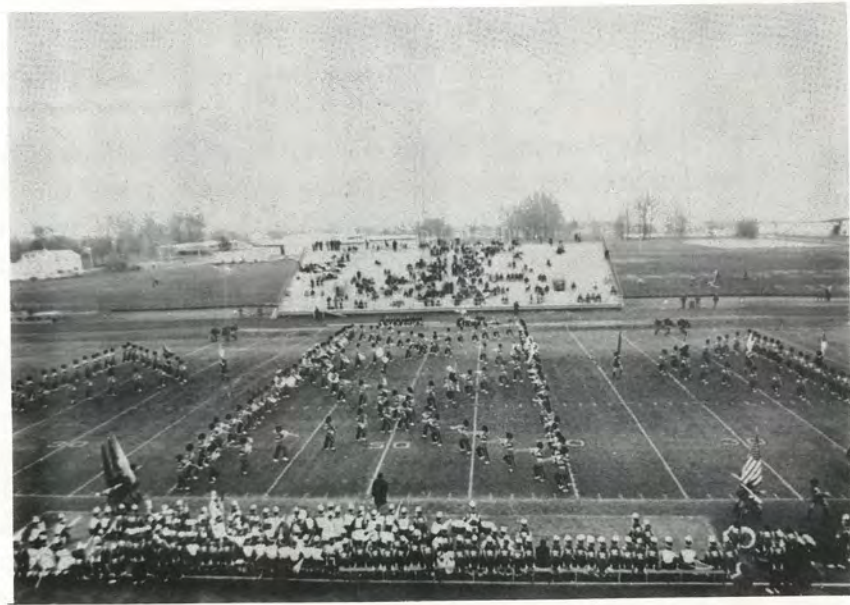

PENNSBURY HIGH SCHOOL

MARCHING FALCON BAND