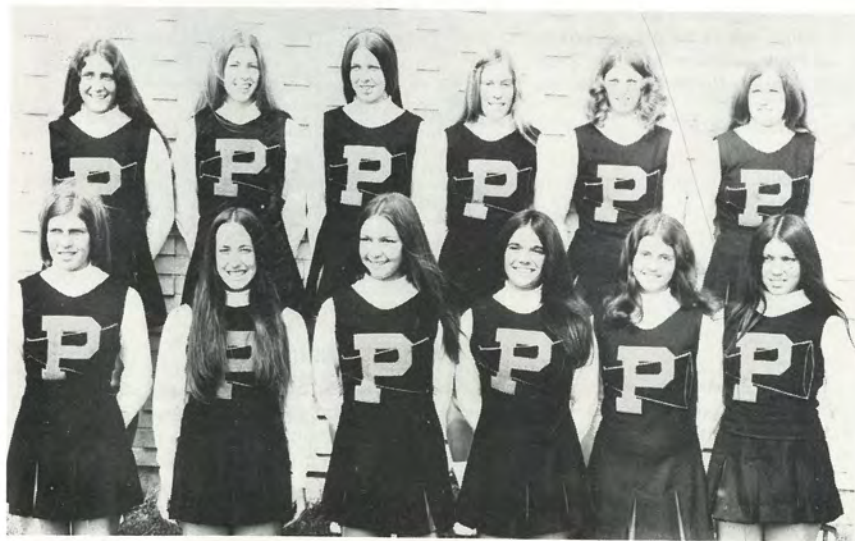

**PENNSBURY
CHEERLEADERS**

Bottom (l to r) Anne Willard, Joan Wisler, Ann Moyer, Lynn Petrangeli, Cindy Heintzelman, Joyce Flor
Top Ruth Adams, Arlene Douglas, Carol Smith, Danita Riblett, Debbie Bray, Cheryl Gunn