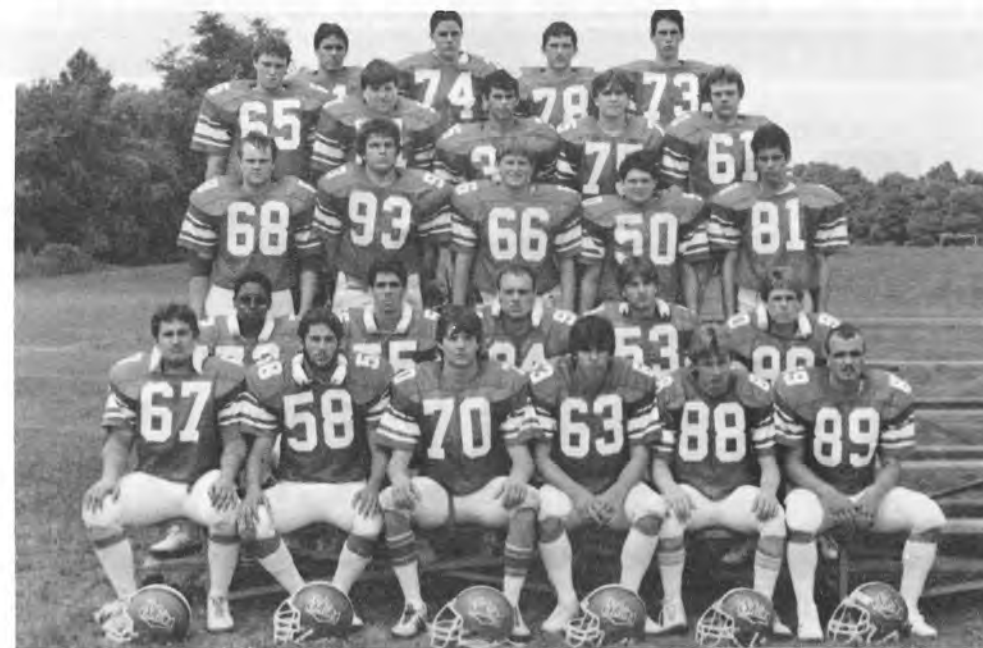

FORTINO
Travel, inc.
SUMMIT SQUARE SHOPPING CENTER
ROUTE 413 & DOUBLEWOODS ROAD LANGHORNE, PA 19047
215-968-8800 (PHILA.) 215-969-1015

BRODBECK BAKERY
SKYline 7-2539
2 E. LINCOLN HIGHWAY
PENNDEL, PA. 19047

(215) 364-0644
LOIS LAHM
The Flower Cottage
FLOWERS FOR ALL OCCASIONS
669 EAST MYRTLE AVENUE
CORNER OF BROWNSVILLE & MYRTLE
TREVOSE, PA. 19047

TOMS 7-11
320 E. Street Road
Feasterville, PA

Deli Specials
Fresh Salads

REEDMAN
AUTHORIZED FACTORY DEALER
★ ★ ★ *Starring* ★ ★ ★
2800 New & Used Cars & Trucks
American And Imports
WHEELING DISCOUNTS
OFF MFG. LIST PRICE
FOR SALE—2700—NEW
Chevrolets, Caprices, Celebritys, Cavaliers, Monte Carlos, Corvettes, Camaros, Citations, Chevettes, Spectrums, S-10 Pickups, Vans, Astro Vans, Sport Vans, Suburbans, Blazers, El Caminos, Etc. Discount Lincolns, Continentals, Mark VII's, Merkurs, Mercurys, Marquis, Cougars, Capris, Topaz, & Lynx, Discount Chryslers, New Yorkers, Lebarons, Reliant "K" Cars, Horizons. Discounts On New Japanese Imports, 2 Dr. Hatchbacks, GT's Pickups. Dodge Cars, Caravans & Trucks. Dodge & Plymouth Mini-Van Headquarters. Caravans & Voyagers Plus Jaguar Sales-Service-Parts
Plus Shop Reedman
Leasing Headquarters
2700 New Cars & Trucks
PHONE
215-757-4961
Reedman
Route 1 Langhorne, PA
10 FRANCHISED MAKES

Defensive Line & Defensive Ends

Top Row: (left to right) M. Kruzinski, T. Waterbor, R. Zengilowitz, M. O'Connell. Fourth Row: F. Gibson, A. DeVicaris, R. Gershel, A. Day, C. Gerdvil. Third Row: B. Fravel, S. Evens, R. Taylor, B. Cimochoowski, D. Spong. Second Row: P. Evans, B. Kelly, C. Sloan, M. Roccograndi, S. Dorwart. Bottom Row: P. Lepre, S. Spong, R. Meyers, D. Yochum, L. Patella, C. Sprouse.