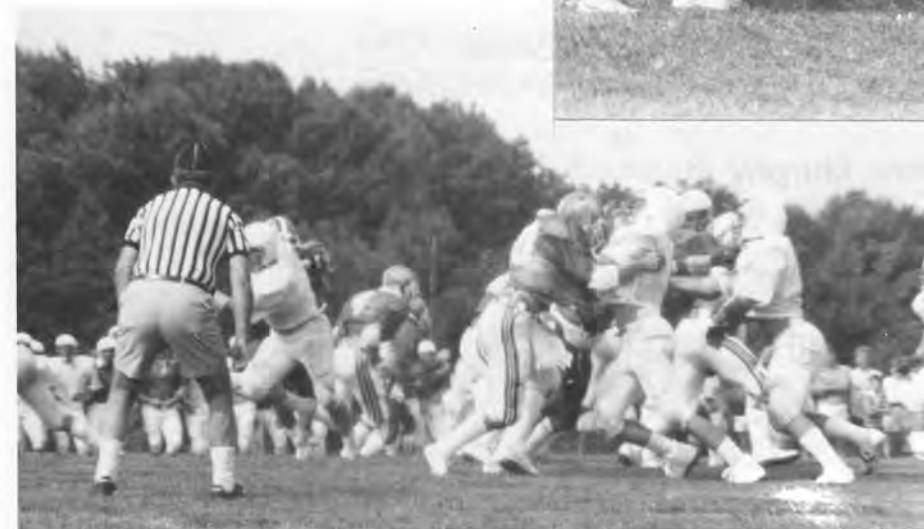

**Action Shots from
Pre-Season Scrimmage
with C B East**