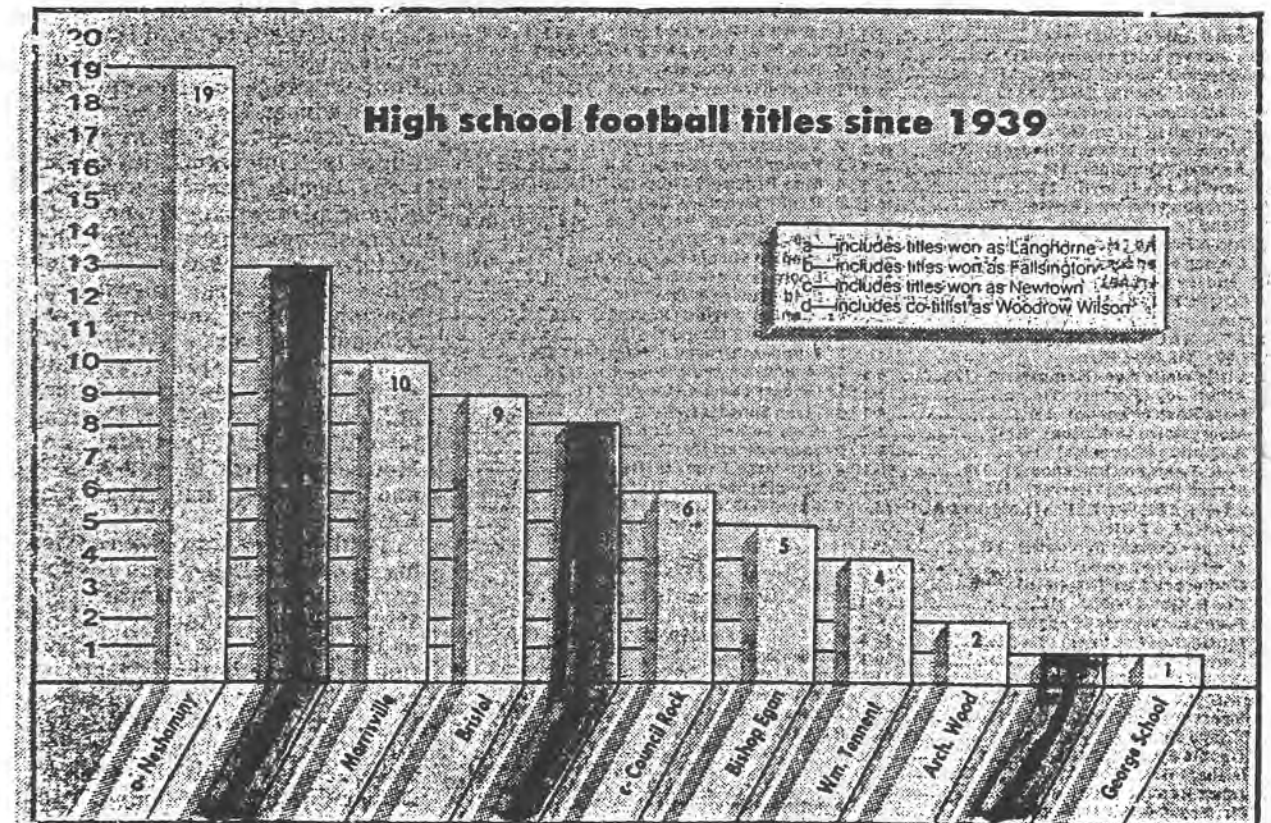

Sports Trivia

1. What Neshaminy Fullback as nicknamed the Horse? *SCHUE*
2. Name the three players in the famous "B" Boy Backfield of 1962? *BAXTER BRONZO BARR*
3. How many Courier Times players of the Year have played for Neshaminy since 1960? *5*
4. How many L.B.C. Scoring Champs has Neshaminy produced since 1953? *11*
5. Name the Neshaminy and area all-time season high scorer? *BOB BAXTER
196 IN ONE
YEAR*