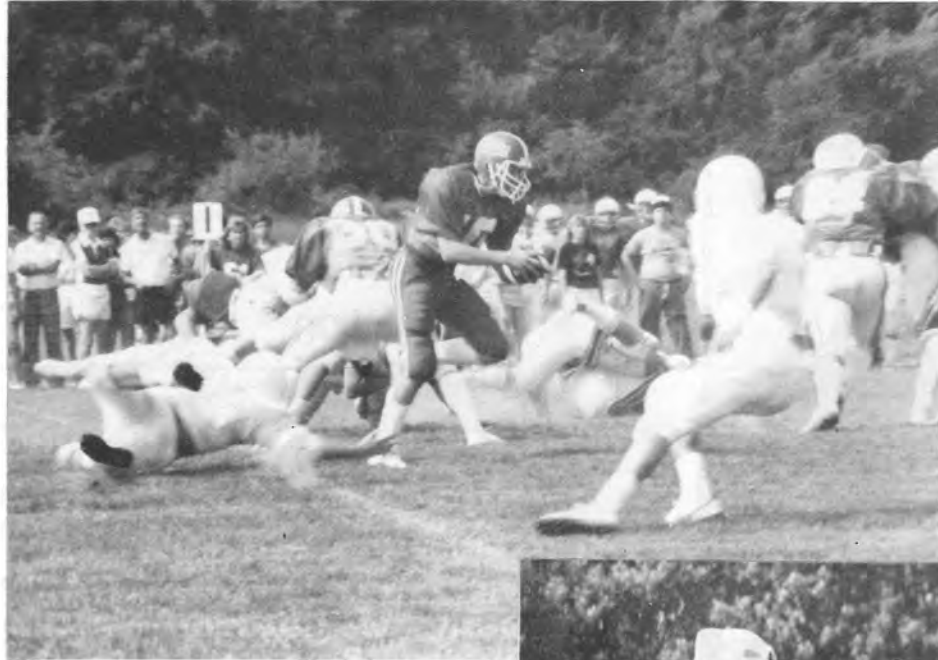

"Go Redskins"

The N Club
would like to thank

**The Printing Center
Publisher's Network**
Morrisville, PA
for the use of their
facilities in the composition
and make-up of this program.

Printed by
AMERICAN GRAPHICS, INC.
Trenton, NJ - Don McNeil, Pres.

GO . . . REDSKINS . . . GO

Good Luck from the DEMOCRATIC candidates
in MIDDLETOWN TOWNSHIP

Russ KAVANA and Bunny SHORE
for Township Supervisors

Bob SAUNDERS
for Tax Collector
Pete WEINBERGER
for Constable

Howard MARX and Paul COLEMAN
for Auditors

Don MARKOL Francis COLEMAN
Darlene HELICKE and Ann KING
for School Directors

**TOGETHER . . .
FOR MIDDLETOWN TOWNSHIP
WINNERS ALL**

TEXACO

TOWING
ROAD SERVICE

HUGHES
Auto Service

- ☆ State Inspection
- ☆ Brakes — Tune-Up
- ☆ Exhaust — Shocks
- ☆ Front End Alignment
- ☆ Air Conditioning
- ☆ Complete Tire Line

946-1747

OPEN DAILY &
SUNDAY

1155 Oxford Valley Rd.
Levittown, Pa.

Come visit us at our new location...

THE LOCKER ROOM SPORTING GOODS
1259 SOUTH WOODBOURNE ROAD
LEVITTOWN, PA 19058
949-2200

We excel in team outfitting -

Headquarters for school jackets!

Purchase one of our school jackets
and receive first name and year -
Swiss embroidered free with this ad!

OPEN 7 DAYS A WEEK

Mon.-Fri.	9:30-8:00
Sat.	9:30-4:00
Sun.	9:00-1:00

Visa-Mastercard Accepted!