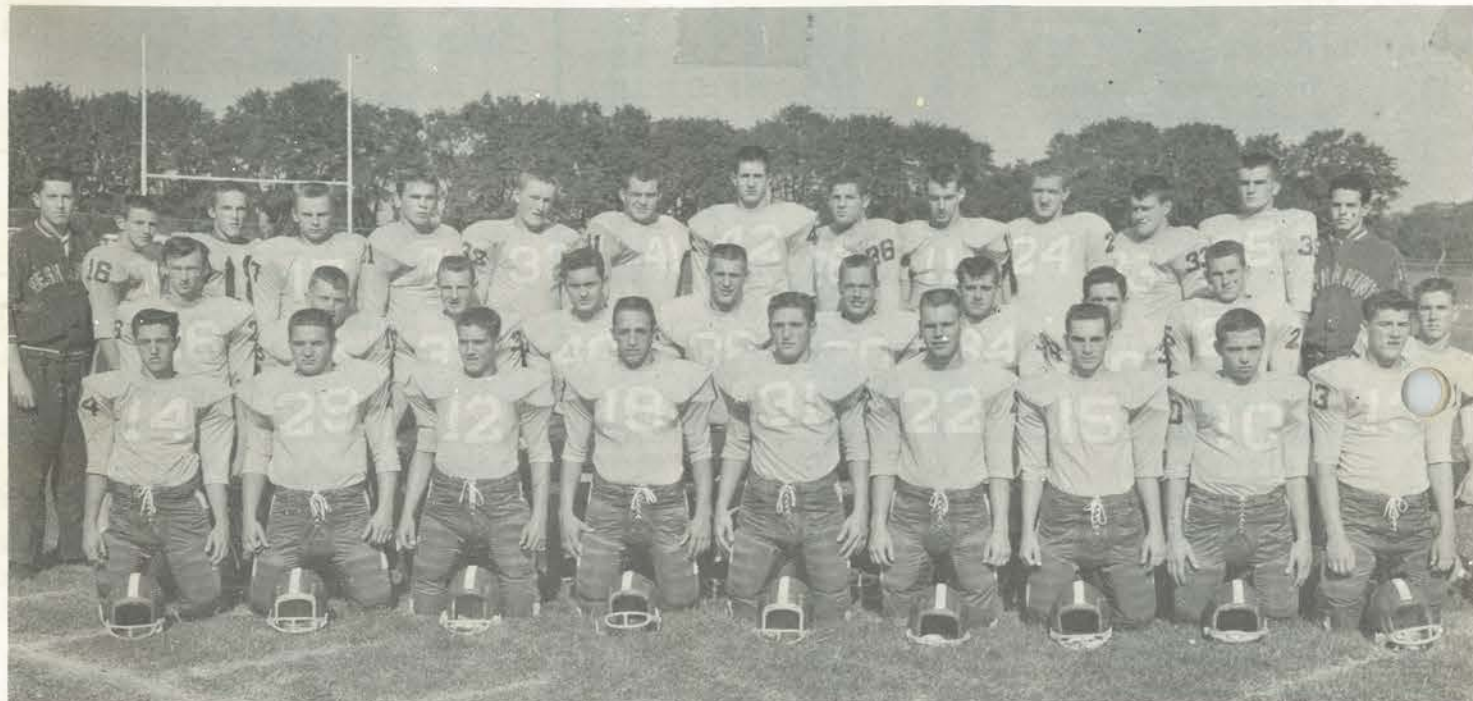

got

a team!

Beverly
Faunce

and