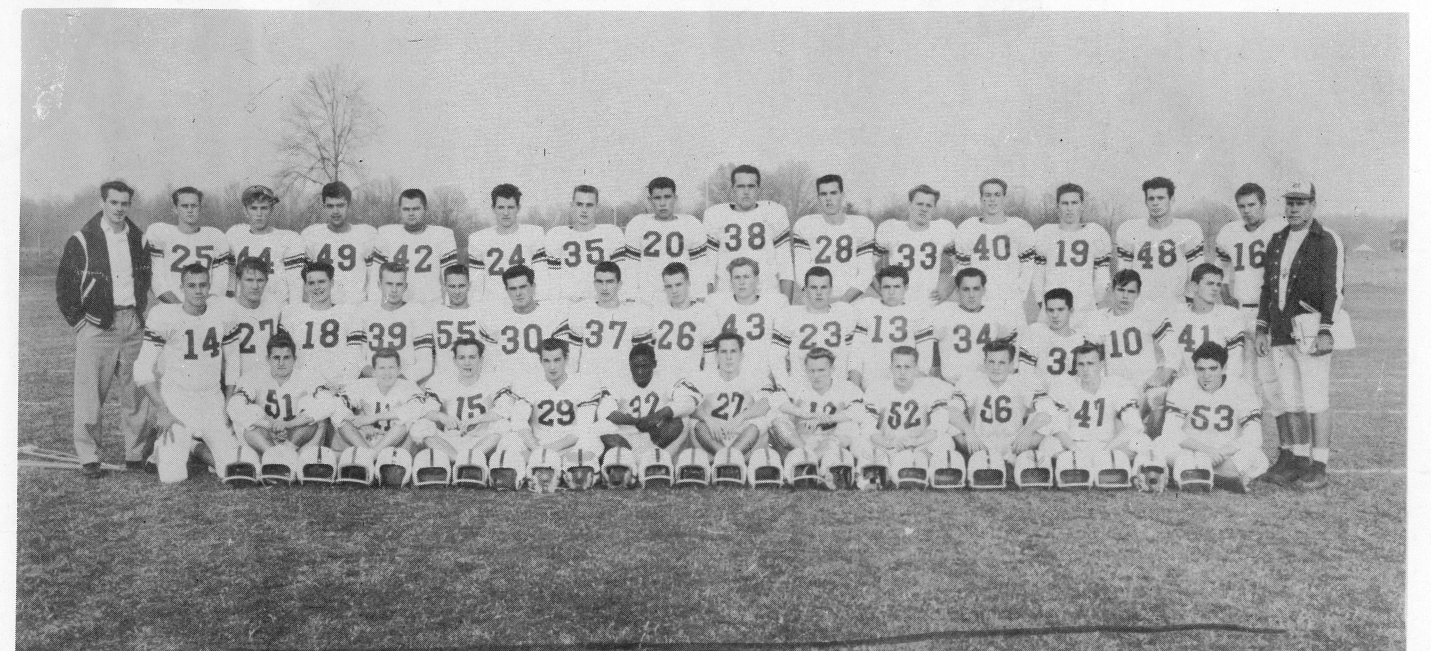

Compliments of
BUCK HOTEL

Join the Neshaminy High School
Bowling League at
JUBILEE LANES
Country Club Shopping Center
Levittown, Penna.
WI 5-0700

Compliments
of
CHAMPION KNITWEAR CO.

The Best for a Winning Season
Olympic Reconditioning Co., Inc.
East Stroudsburg, Penna.

Stuart and Weingartner
Sporting Goods
School and Team Outfitters
310 W. Main St.   Lansdale, Penna.
Phone UL 5-6557

Visit our Modern Store and Restaurant
U. S. Route 1   Langhorne, Pa.
GREENWOOD DAIRIES
SK 7-3764
Home Delivery of Dairy Products
Serving Lower Bucks County

"Good Luck Senior Redskins"
from
CIRCLE SYSTEM
Athletic Equipment Reconditioners
109 South Twentieth Street
Easton, Penna.

Bucks County Printing House
Quality—Service
Beaver & Garden Streets   Bristol, Pa.
STillwell 8-9258—59

NESHAMINY H. S. VARSITY CHEERLEADERS

BENSALEM