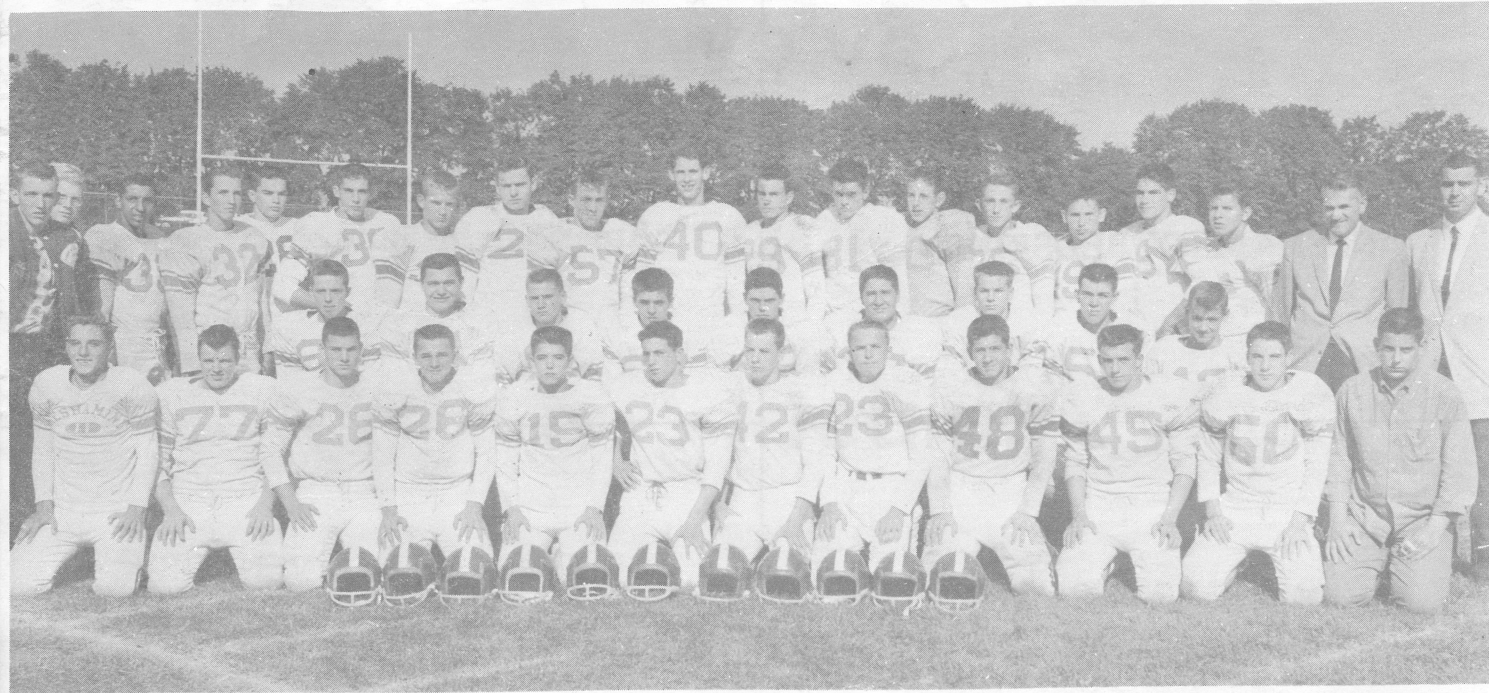

Neshaminy's Undeclared Junior Varsity

ALL J.V. GAMES are played the Monday (3:30) following the Varsity contest on the visitor's home field.

<u>N.H.S.</u>	<u>Opponent</u>	
19	Bishop Egan	0
32	Woodrow Wilson	0
19	Bristol	0
39	Morrisville	7
	Pennsbury	
Oct. 31	at Delhaas	
Nov. 7	William Tennent	
	14 at Council Rock	
	21 at Bensalem	

This is our J.V. Schedule