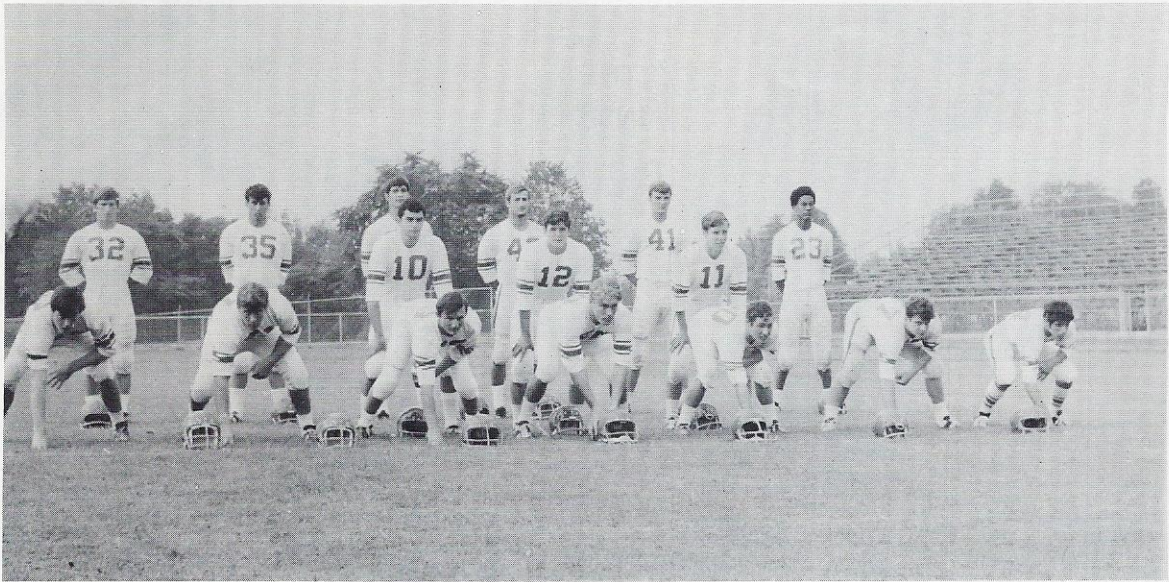

NESHAMINY OFFENSIVE "WARRIORS"

1st row: Bruce McHale, Dan Meier, Joe Chamberlain, Chuck Lodge, Charlie Conger, Jerry Coniglio, Dale Forchetti
2nd row: Pete Cordelli, Bob Grupp, Don Dripps
3rd row: Joe Sroba, Rich McIntyre, Bruce Traney, Dave Pyle, Pete Schupakus, Bart Smith