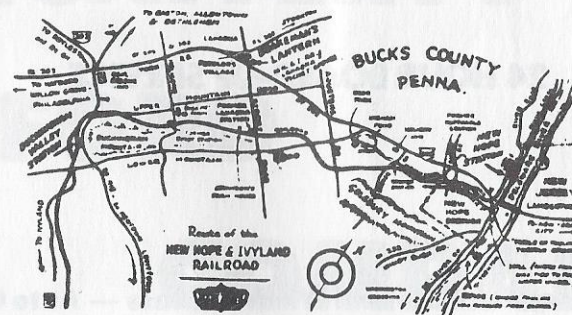

## Scenic trips through historic Bucks County

Steam Trains between New Hope and Buckingham Valley  
on Route 413

Operating Daily  
April to December, July and August  
Saturday and Sundays

For further information contact: